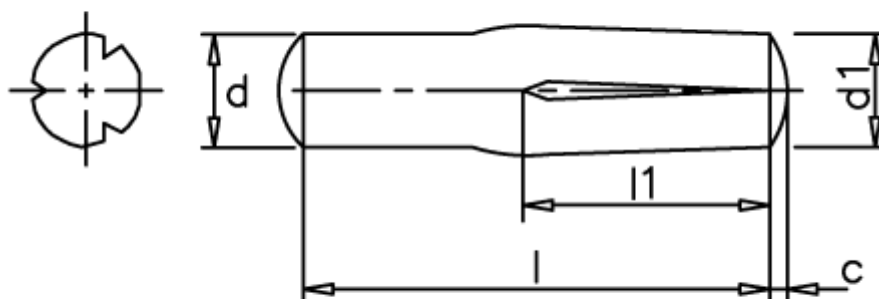

Article number: 08043510

Description: KLEE Slotted pin S4 5x10  
Steel

## Measures

---

c = 0,75

d = 5.0

d1 = 5.15

l1 = 1/2 l

Length = 10